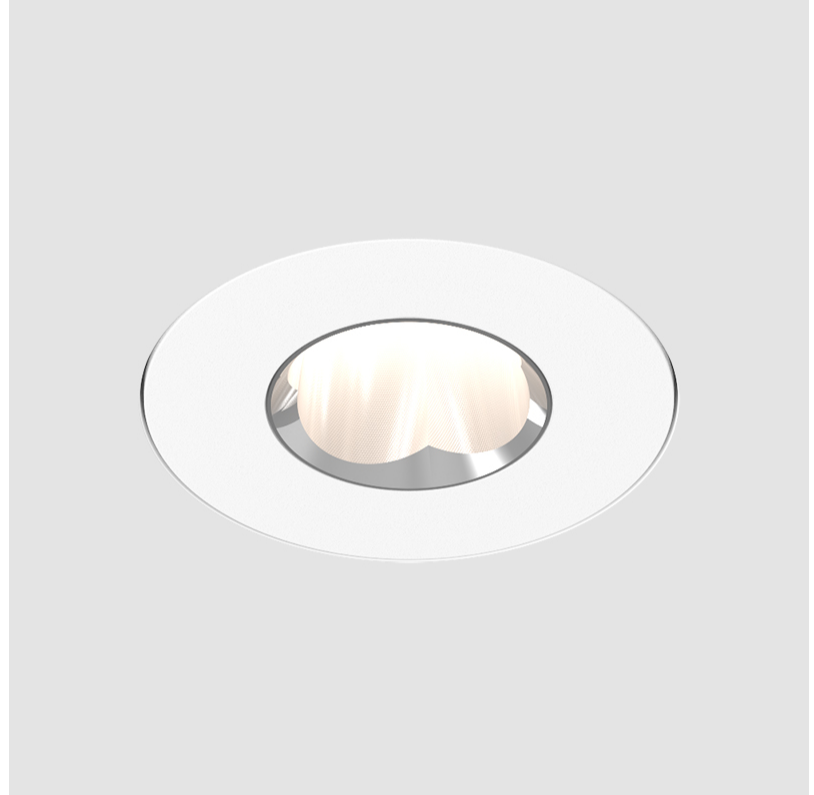

GENERAL

Series: Oiko Pro Round
Subseries: Oiko Pro Round Fixed
Brand: Prolicht
Division: Architectural
Mounting Type: Trimless
Mounting Location: Ceiling
Subcategory: Downlight

PHYSICAL

Shape: Round
Diameter (mm): 75
Diameter (in): 2 ¹⁵/₁₆
Height (mm): 51
Height (in): 2
Ceiling Thickness (mm): 10 / 12.5 / 15 / 25
Ceiling Thickness (in): 3/8 or 1/2 or 9/16 or 1
Min. Recessing Depth (mm): 55
Min. Recessing Depth (in): 2 ³/₁₆
Light Distribution: Direct
Diffuser: Lens Pack - Spread Lens / Linear Spread Lens / Honeycomb Louver
Fixture Finish: SSR / BKV / CWI / CRY / HAB / UFT / ITA / RUA / FTG / MYG / LOD / PUS / FRO / FUP / KIA / POP / BLS / SPG / MEY / GOH / GUM / CHC / COM / ABZ / JAG / OBR / MOS / ROR
Fixture Material: Aluminum Die Cast
Cut-out Measurements: 86mm / 2 11/16" Diameter

ELECTRICAL

Lamp Type: LED (Zhaga Standard)
Input Wattage (W): 14
Total Output Wattage (W): 12.7
Dimming: Dali Dimming
Driver Included: No
Driver Location: Recessed Housing
Driver Type: Constant Current - Universal (120Vac only for DALI driver)
Driver Class: Class 2
Input Voltage (V): 120 - 277
Constant Current (MA): 700

LED

Color Temperature (°K): 2700-6500 Tunable White
Max. Delivered Lumen (lm): 1240
Nominal Lumen (lm): 1460
CRI: >90 CRI
Lamp Life (hrs): 50000
Special LEDs offerings: Tunable White

OPTICAL

Reflector°: 52
Adjustability: Fixed

RATINGS AND CERTIFICATIONS

Certified By: Certified for North American Standards
IP rating: IP20